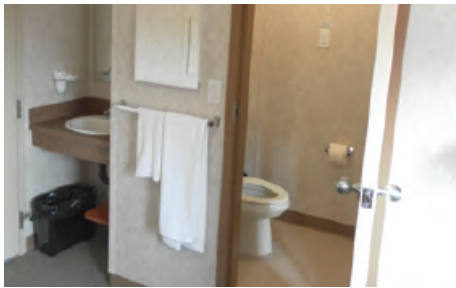

YELLOWKNIFE LODGE

Room Features

- Each room has its own controlled heating and cooling with outside air intake (PTAC unit)
- Large, bright rooms with single beds and private washrooms
- Flat screen TV with satellite
- Wi-Fi internet access
- Built in work station