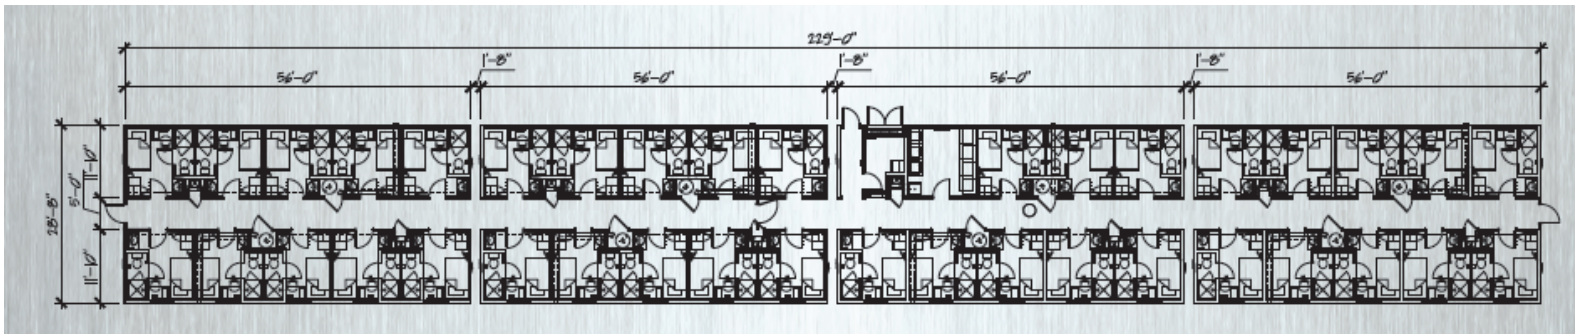

867-446-2845

GRCyellowknife@outlook.com

266 Utsingi Drive, Yellowknife, NT X1A 3N2

OPERATED BY